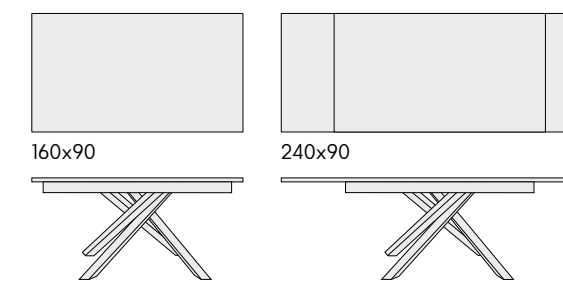

particolare piano finitura bianco statuario. detailed top in statuary white finishing.

articolo 1928
tavolo allungabile con base in metallo colore antracite
e piano finitura bianco statuario 2 allunghe laterali cm. 40.
extendable table with metal base anthracite color
and statuary white finish top 2 side extensions cm. 40.
cm. l. 160 p. 90 h. 76 colli 2 - m³ 0,34
aperto. open. 240 x 90